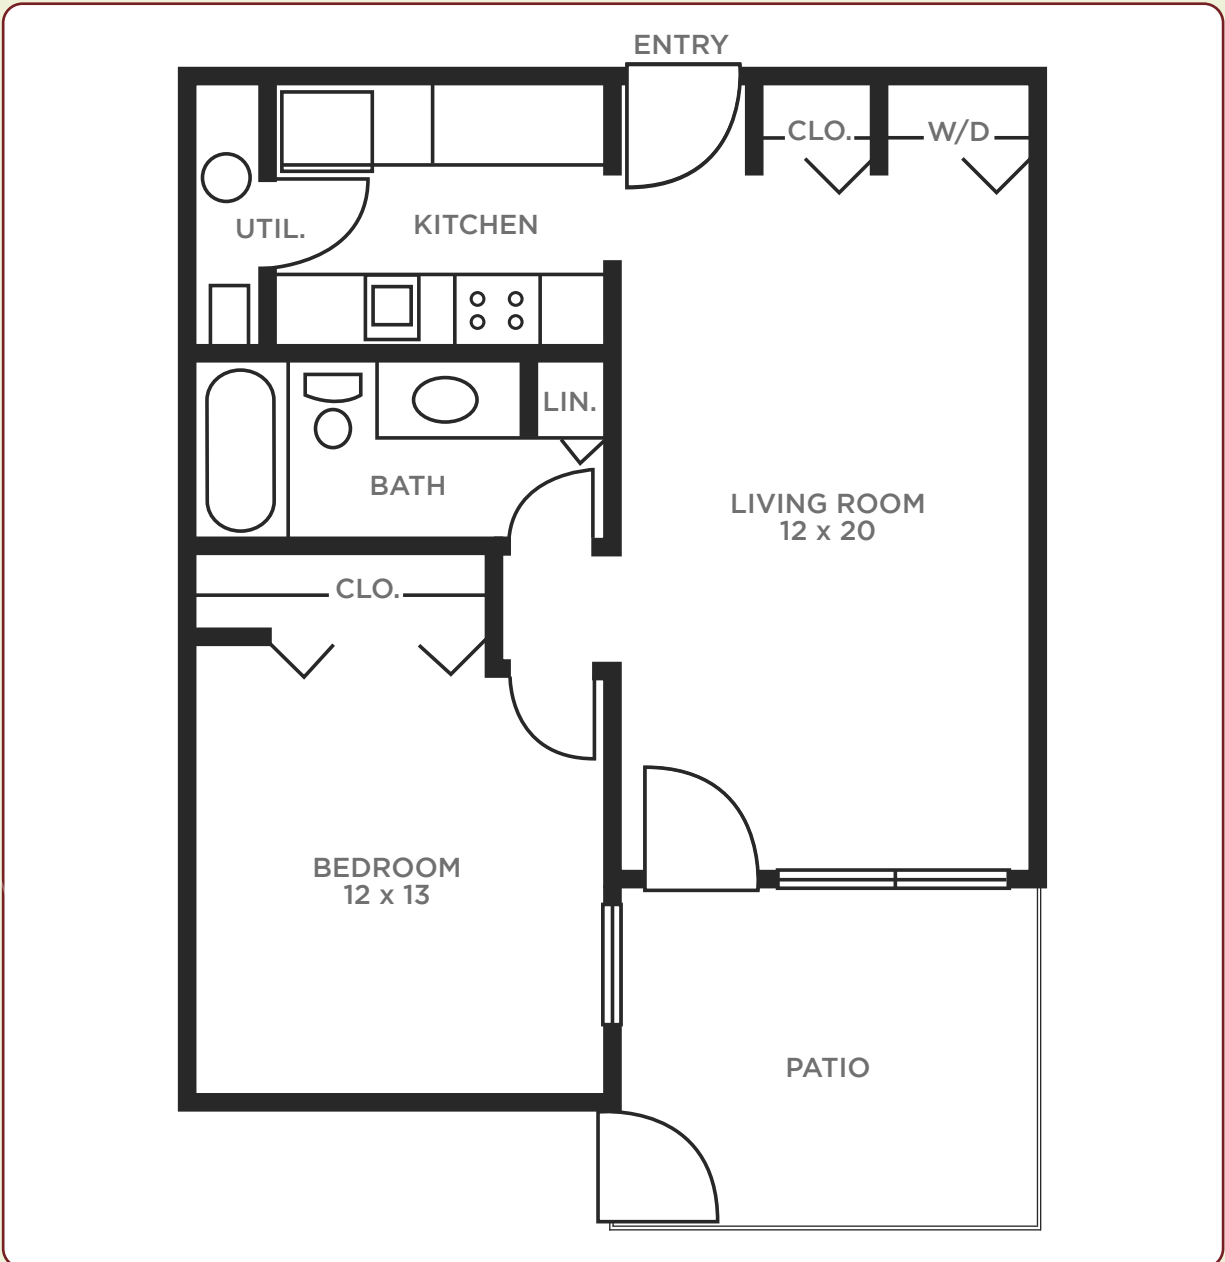

One Bedroom

Patio

663 SQ. FT.

All dimensions
are approximate
& subject to change